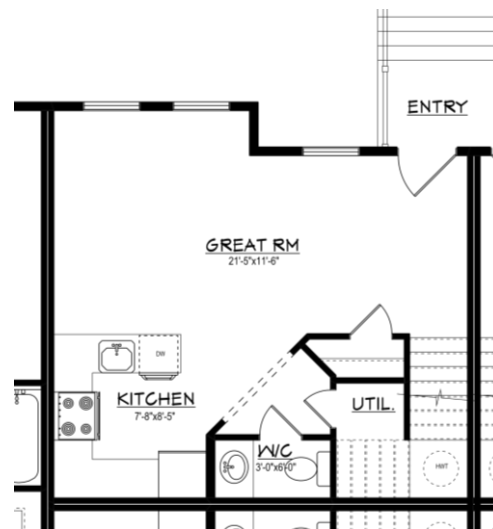

2 BEDROOM

MAIN-LEVEL INTERIOR - 462 SQ FT