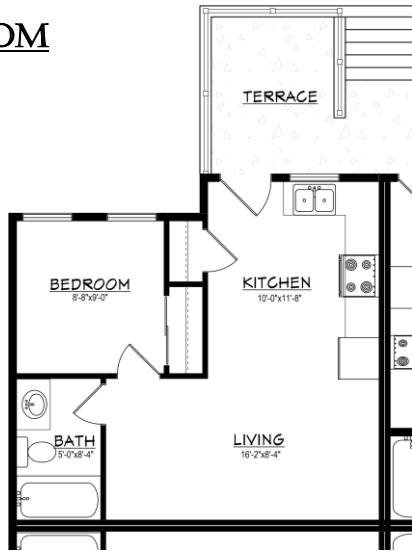

URBAN TOWNHOMES

1 BEDROOM

LOWER-LEVEL END - 450 SQ FT